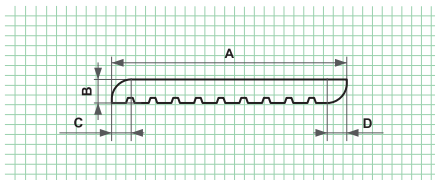

A (mm)	B (mm)	C (mm)	D (mm)	E (mm)	F (mm)
60	6	5	5		

Barcode	EAN-13	Units on pallet	Color	Weight (kg)
	3800150905517	3800150955512	300	1,75/525
	3800150905548	3800150955543	300	1,75/525