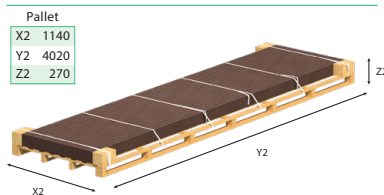

Packaging Units (mm)

Pallet
X2 1140
Y2 4020
Z2 270