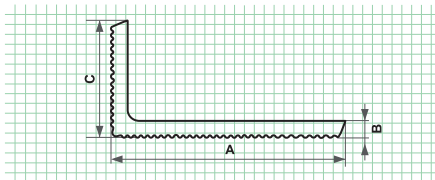

WPC DECKING FINISHING L-PROFILE - 3M

A (mm)	B (mm)	C (mm)	D (mm)	E (mm)	F (mm)
60	6	35			

Barcode	EAN-13	Units on pallet	Color	Weight (kg)
	3800150906965		1,75	
	3800150906972		1,75	

Packaging Units (mm)

WPC DECKING MOUNTING SET, 10m²

Barcode	EAN-13	Units on pallet	Weight (kg)
	3800150905531	3800150955536	10
			0,128/1,28

Packaging Units (mm)

Box
X1 320
Y1 235
Z1 265

KEY

unit EAN-13

pallet EAN-13

box EAN-13

color range

units on pallet

units in box

unit/ pallet (kg)